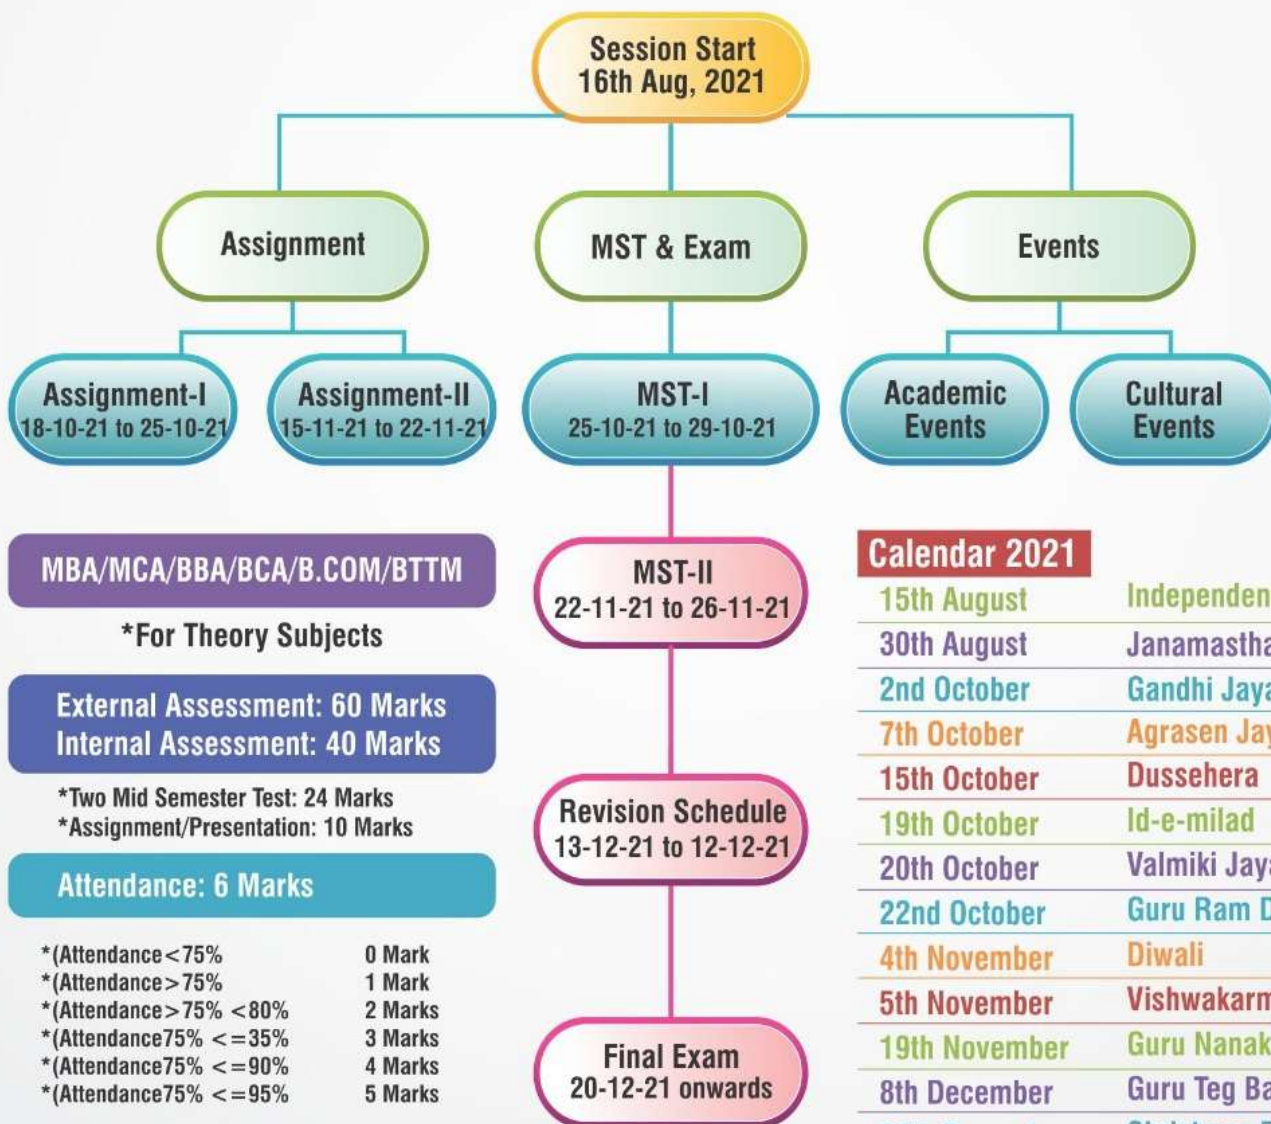

ADMINISTRATIVE CALENDAR SEPTEMBER-DECEMBER 2021

*As per IKCPTU Guidelines